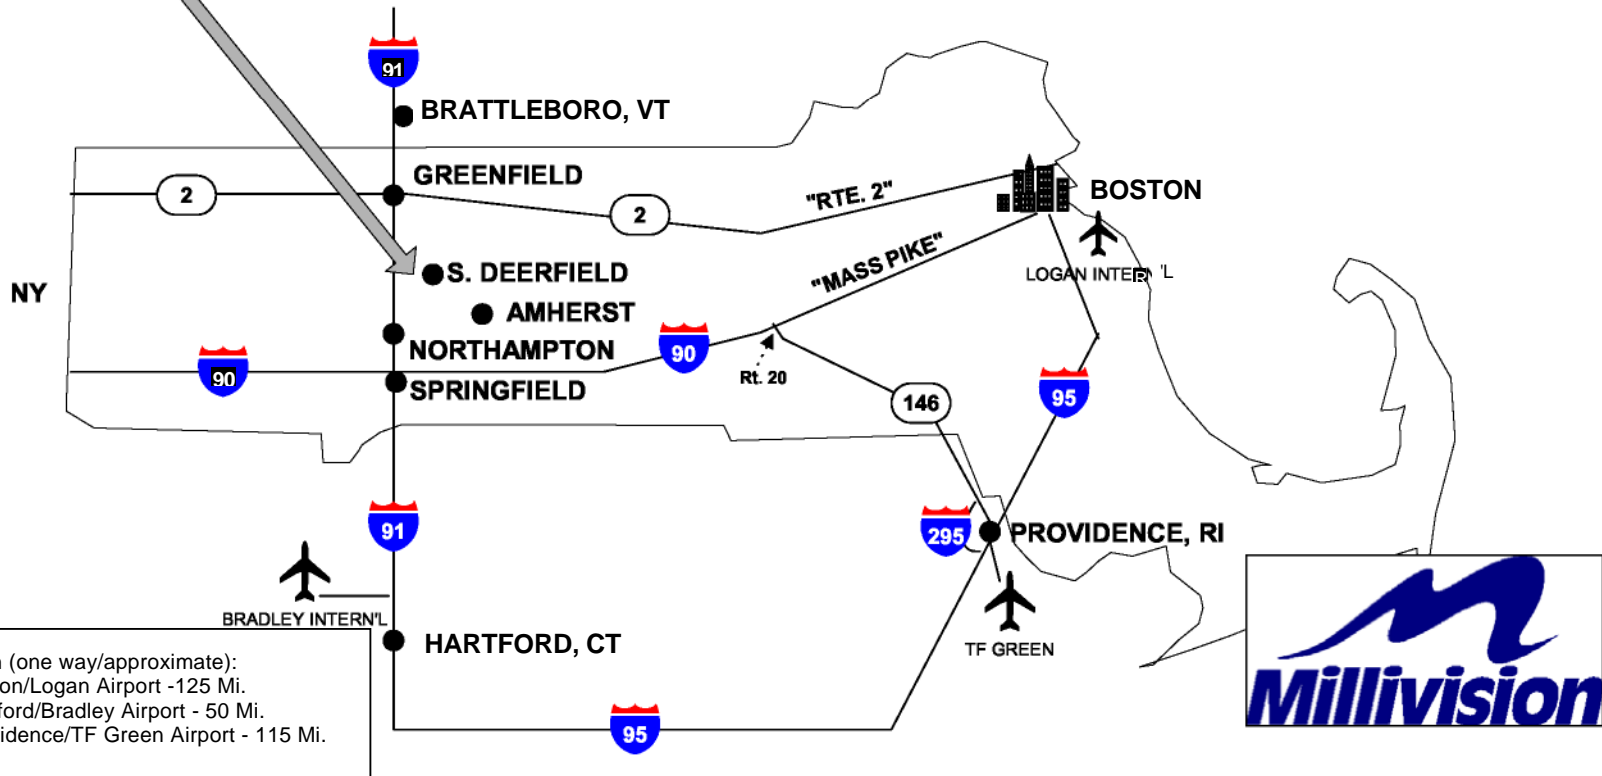

# DIRECTIONS TO MILLIVISION TECHNOLOGIES

**From the Boston area:**

Take the Massachusetts Turnpike (I-90) to Exit 4 (West Springfield).  
 Take I-91 North to Exit 24. Turn right at the end of the ramp (on to Rt. 5-10 North).  
 Take a right at light onto Route 116 (toward Amherst).  
 Take a right at Industrial Drive East which is located approximately ¾ mile down the road on the right.  
 Follow Industrial Drive around the traffic island to the left and follow sign to Millivision.

**From Bradley Airport and Points South:**

Take access road from airport; follow signs for I-91 North (Springfield).  
 Proceed North on I-91 to Exit 24 and follow above directions from that point.

**From Points North:**

Get to Route I-91 South.  
 Take Exit 24. Turn left at the end of the ramp and follow above directions from that point.

**From Providence, RI area:**

Take access road North about 1 mi. to I-95/295.  
 Take 295 to Rt. 146 West and via Rt. 20 West to MASS Turnpike (I-90) West.  
 Take I-90 to I-91 North (Exit 4/W. Springfield).  
 Proceed North on I-91 to Exit 24 and follow above directions from that point.

To Millivision (one way/approximate):  
 from Boston/Logan Airport - 125 Mi.  
 from Hartford/Bradley Airport - 50 Mi.  
 from Providence/TF Green Airport - 115 Mi.