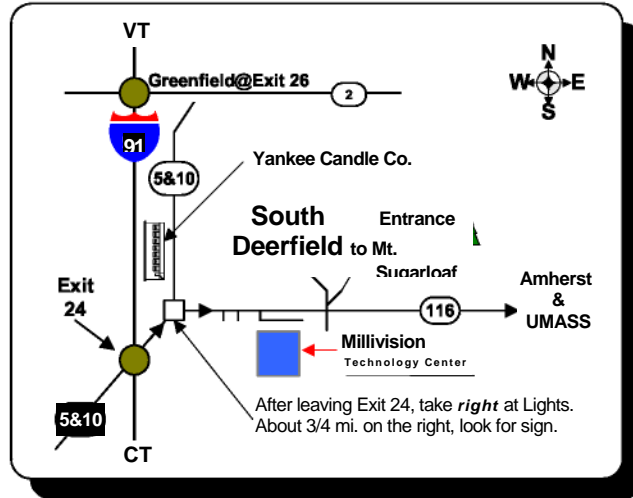

# DIRECTIONS TO MILLIVISION TECHNOLOGIES

**From the Boston area:**

Take the Massachusetts Turnpike (I-90) to Exit 4 (West Springfield).  
 Take I-91 North to Exit 24. Turn right at the end of the ramp (on to Rt. 5-10 North).  
 Take a right at light onto Route 116 (toward Amherst).  
 Take a right at Industrial Drive East which is located approximately ¾ mile down the road on the right.  
 Follow Industrial Drive around the traffic island to the left and follow sign to Millivision.

**From Bradley Airport and Points South:**

Take access road from airport; follow signs for I-91 North (Springfield).  
 Proceed North on I-91 to Exit 24 and follow above directions from that point.

**From Points North:**

Get to Route I-91 South.  
 Take Exit 24. Turn left at the end of the ramp and follow above directions from that point.

**From Providence, RI area:**

Take access road North about 1 mi. to I-95/295.  
 Take 295 to Rt. 146 West and via Rt. 20 West to MASS Turnpike (I-90) West.  
 Take I-90 to I-91 North (Exit 4/W. Springfield).  
 Proceed North on I-91 to Exit 24 and follow above directions from that point.

To Millivision (one way/approximate):  
 from Boston/Logan Airport - 125 Mi.  
 from Hartford/Bradley Airport - 50 Mi.  
 from Providence/TF Green Airport - 115 Mi.